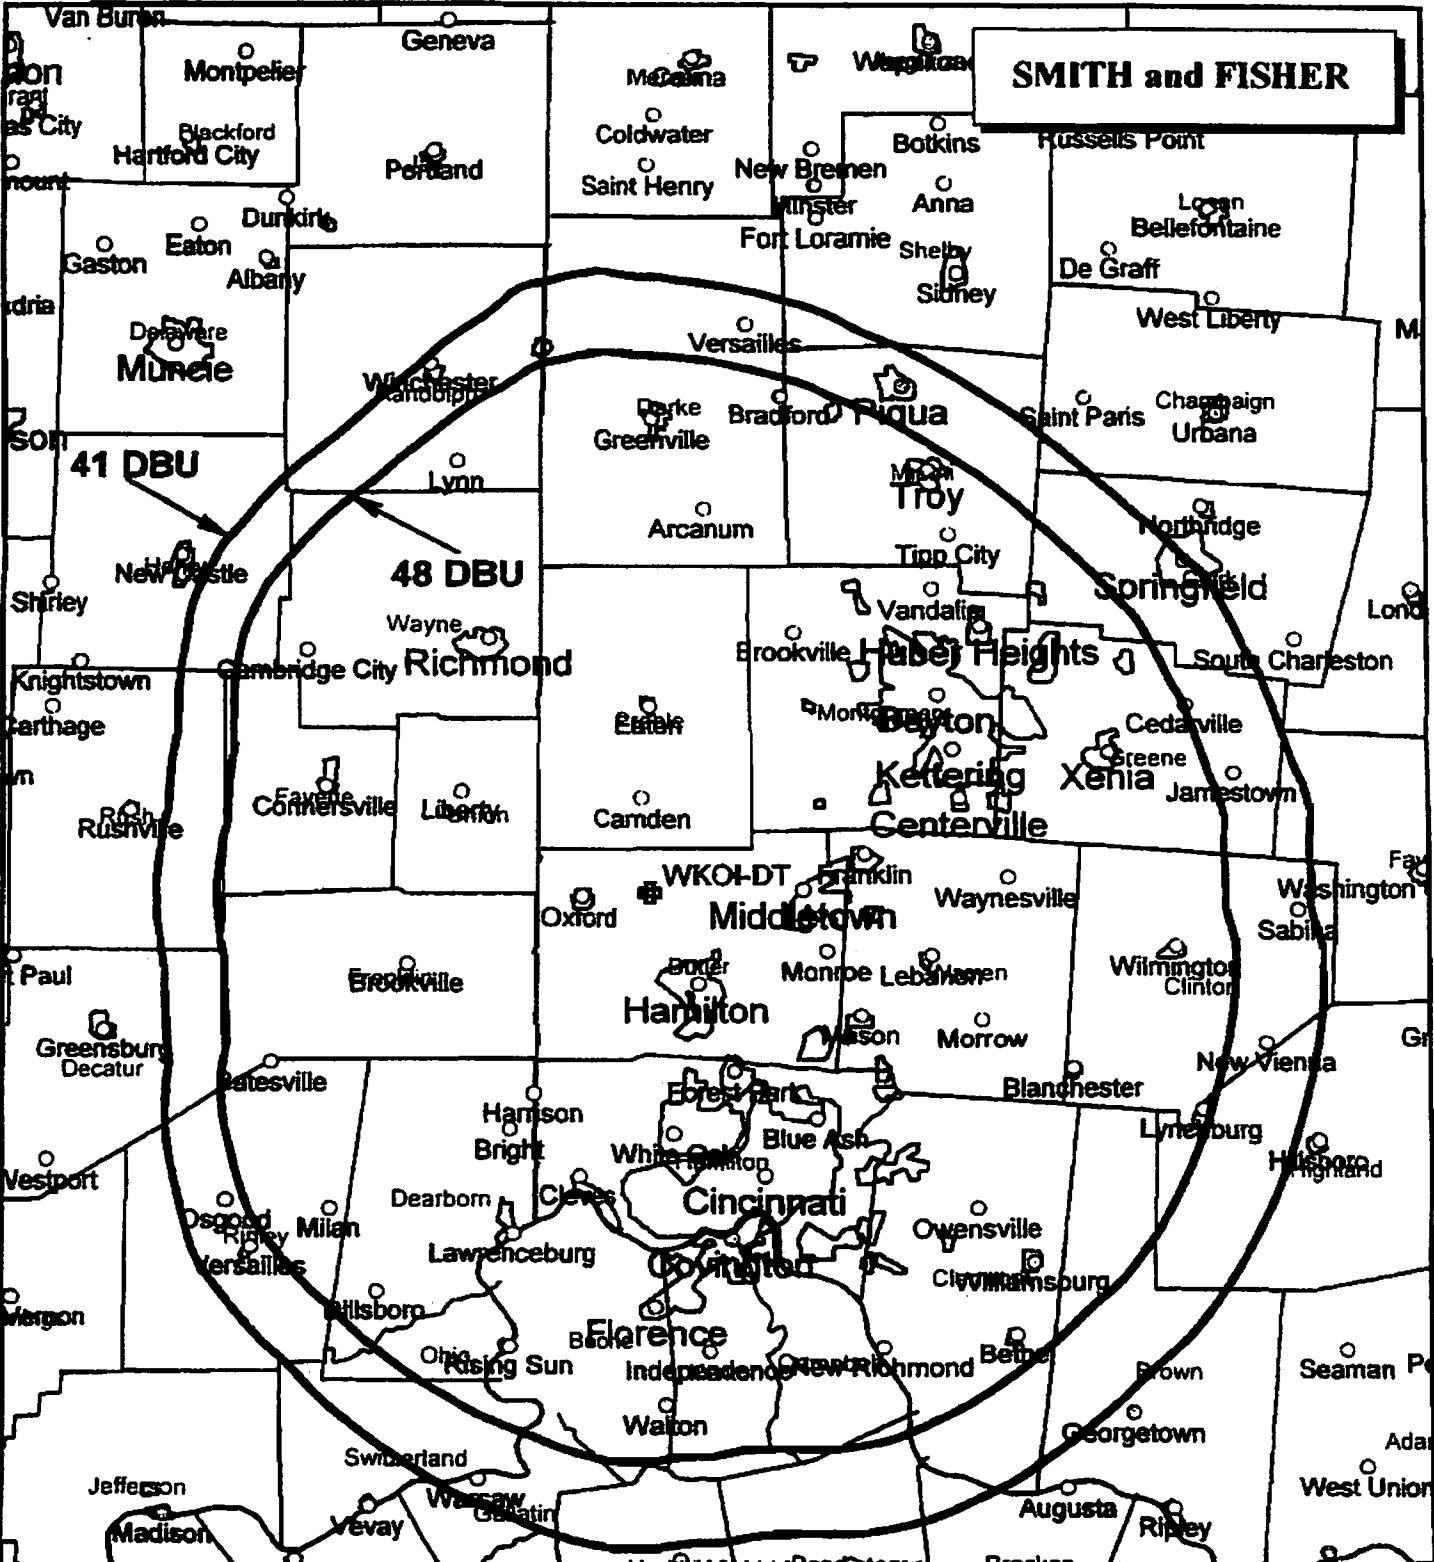

SMITH and FISHER

EXHIBIT C
PREDICTED SERVICE CONTOURS
PROPOSED WKO-DT
CHANNEL 39 - RICHMOND, INDIANA
SMITH AND FISHER